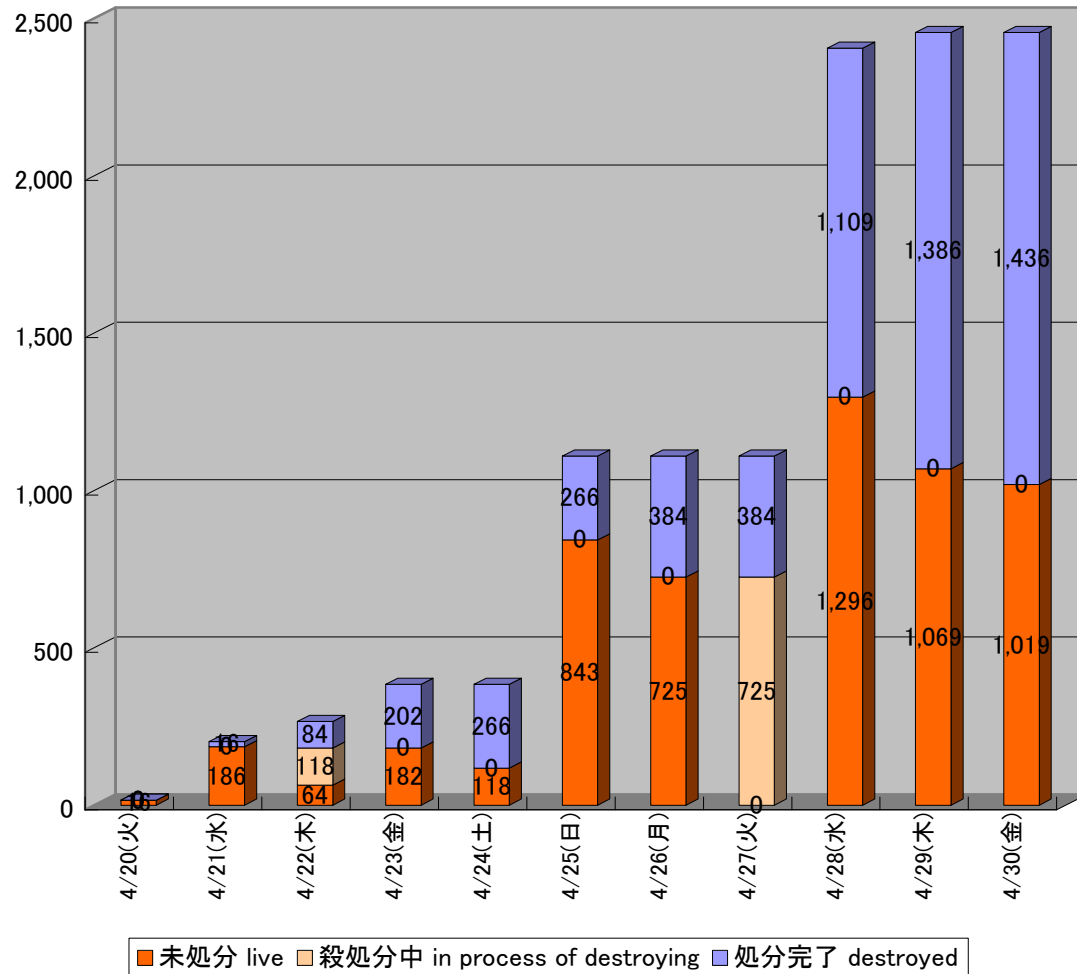

累計の殺処分対象頭数 *Total susceptible affected animals*

— 牛・水牛・山羊・羊 Cattle, Buffalo, Goats, Sheep
 — 豚 Swine
 — 合計 Total

累計の疑似患畜頭数(牛・水牛・山羊・羊)
 Total susceptible affected animals (Cattle, Buffalo, Goats, Sheep)

累計の擬似患畜頭数(豚)
Total susceptible affected animals (Swine)