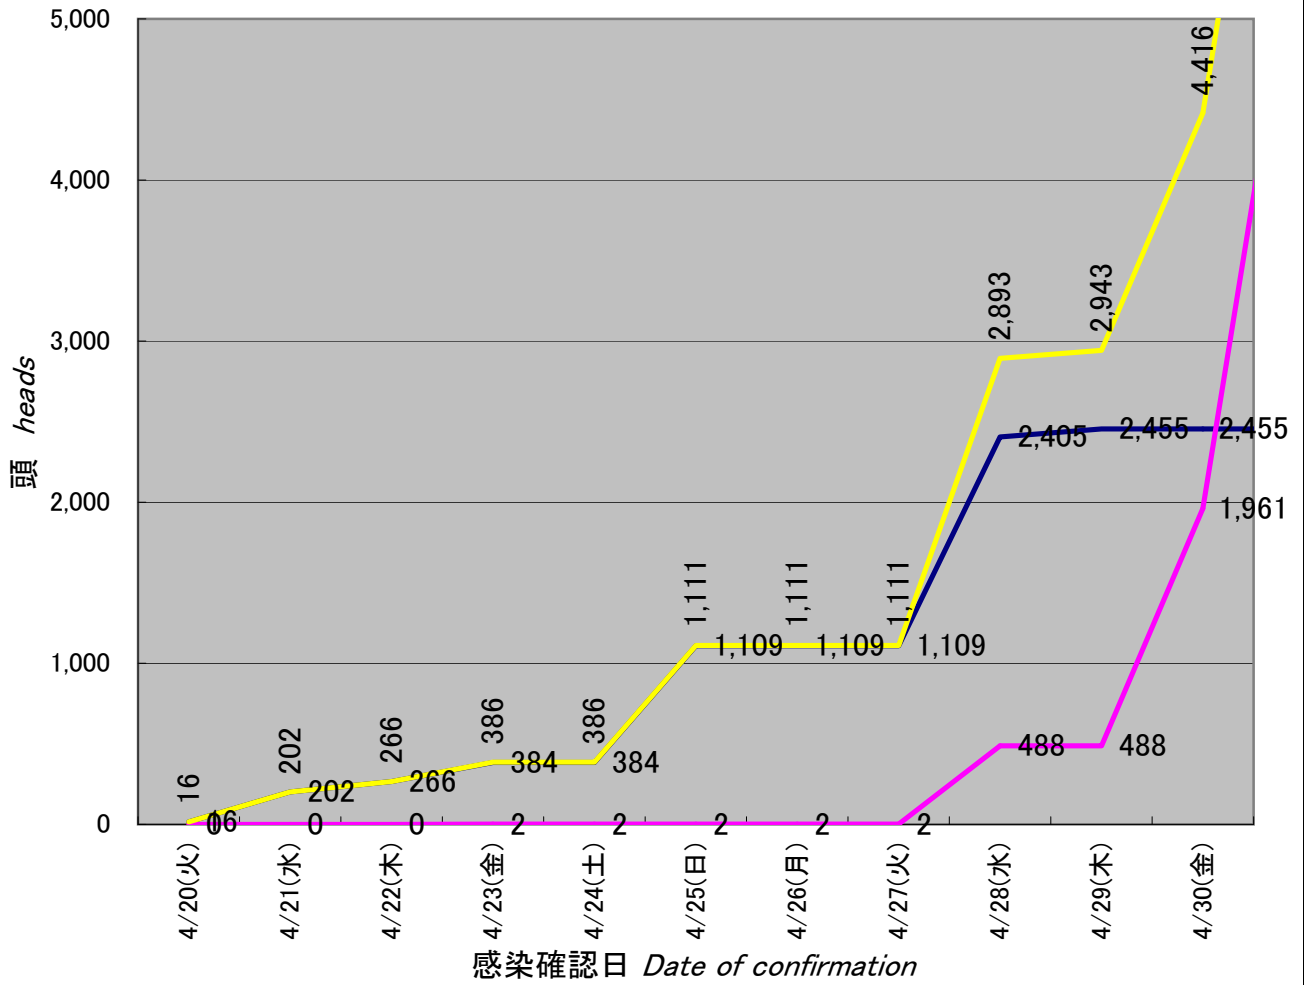

累計の殺処分対象頭数 *Total susceptible affected animals*

— 牛・水牛・山羊・羊 Cattle, Buffalo, Goats, Sheep
 — 豚 Swine
 — 合計 Total

累計の疑似患畜頭数(牛・水牛・山羊・羊)
 Total susceptible affected animals (Cattle, Buffalo, Goats, Sheep)

累計の擬似患畜頭数(豚)
Total susceptible affected animals (Swine)